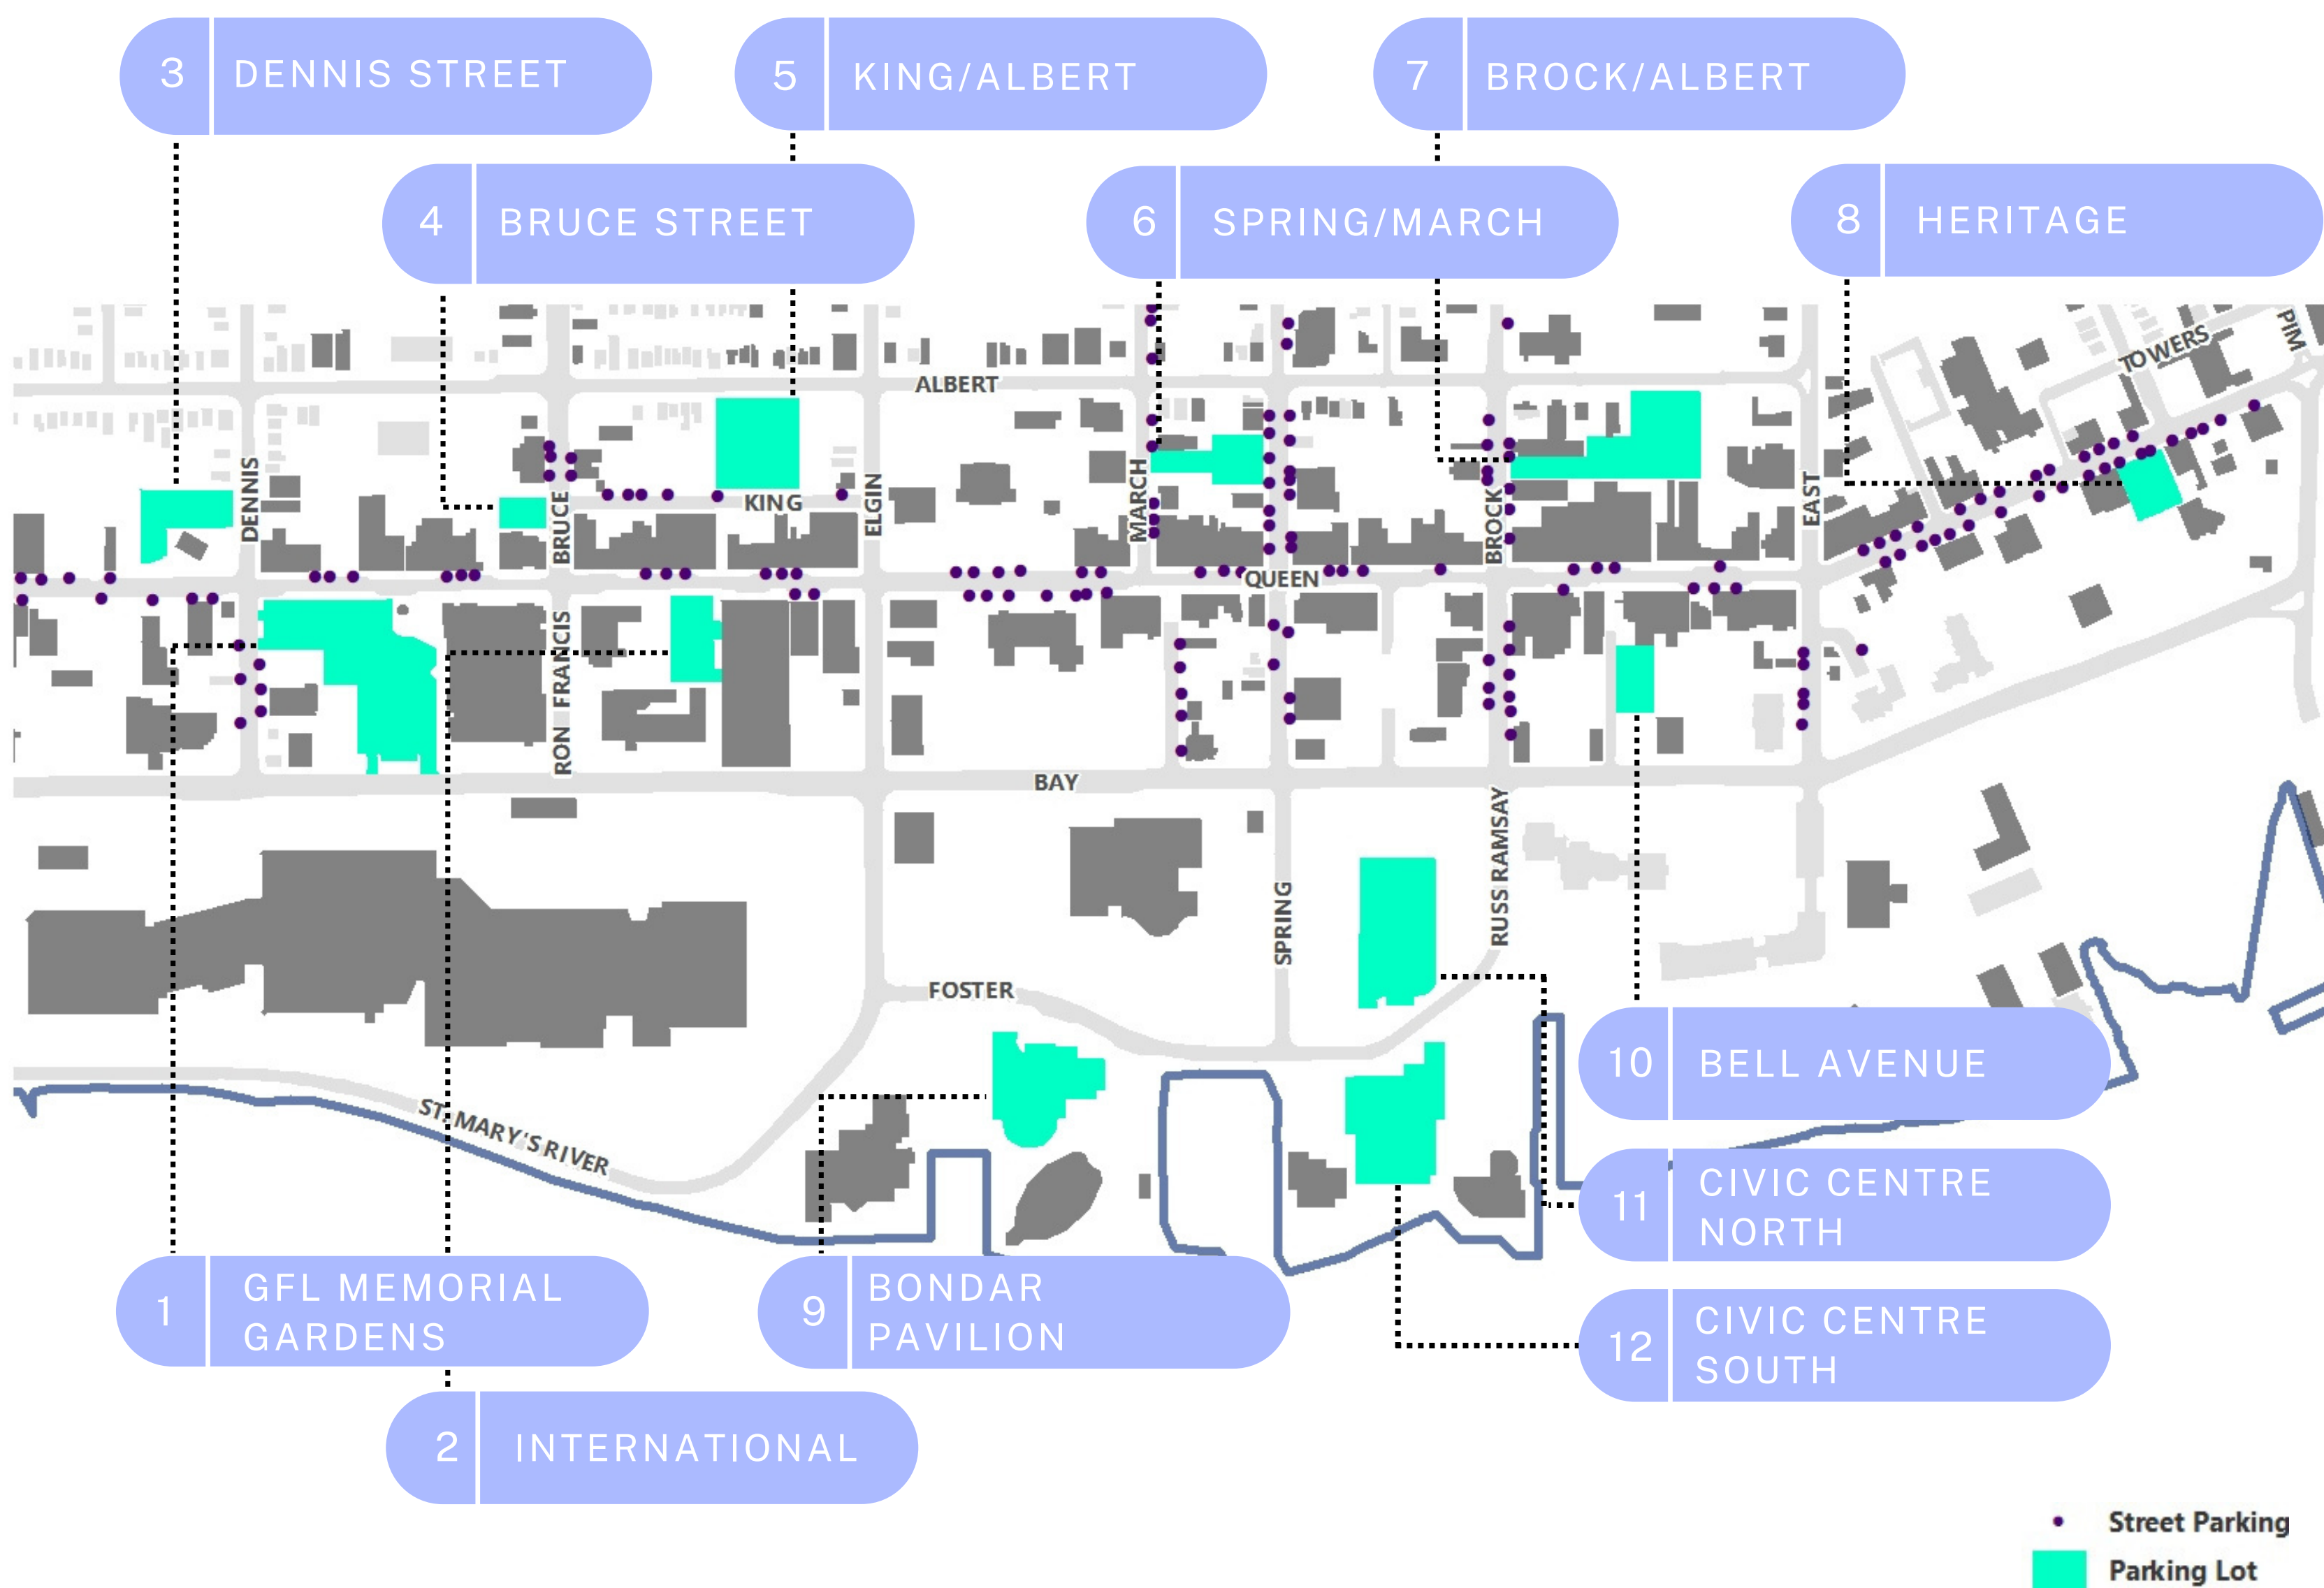

DOWNTOWN SAULT STE. MARIE

Parking Locations and Walking Time to GFL Memorial Gardens

PARKING LOT	# OF SPOTS	WALKING TIME	PARKING LOT	# OF SPOTS	WALKING TIME
1. GFL Memorial Gardens	224	0 min	7. Brock/Albert	144	12 min
2. International	60	2 min	8. Heritage	35	15 min
3. Dennis Street	77	3 min	9. Bondar Pavilion	102	7 min
4. Bruce Street	22	1 min	10. Bell Avenue	45	11 min
5. King/Albert	131	3 min	11. Civic Centre North	161	9 min
6. Spring/March	157	7 min	12. Civic Centre South	150	11 min

Street Parking - 368 spots available, walking time varies
 Total parking within walking distance to the GFL Memorial Gardens - 1,676 spots available

Please note that walking times are estimated and will vary by individual. This map is meant to be used as a general reference guide only.